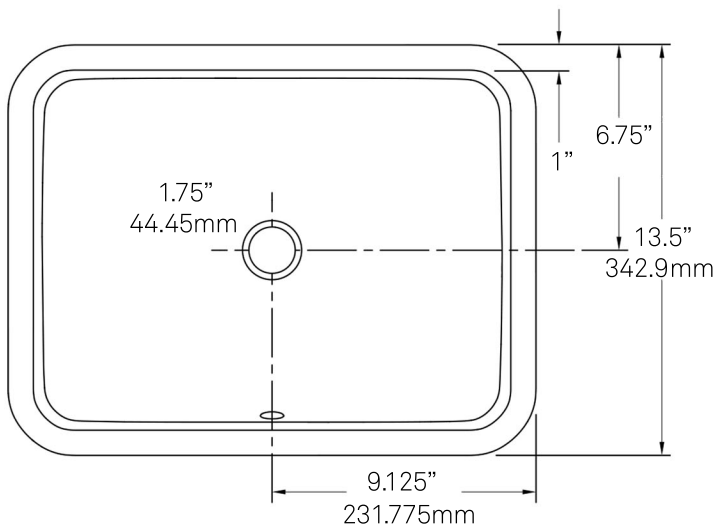

## NP-U193902 Rectangle Ceramic Undermount Sink With Overflow

Requested By:

---

Specific Features:

---

### STANDARD SPECIFICATIONS:

- Rectangle glossy white ceramic undermount sink
- Easy to clean scratch resistant surface
- Non-porous material
- Designed for undermount installation
- Standard U.S. plumbing overflow connections
- Inner dimensions: 16.25 x 11.5 x 6.5-inches tall
- Has overflow
- MUST use overflow drain