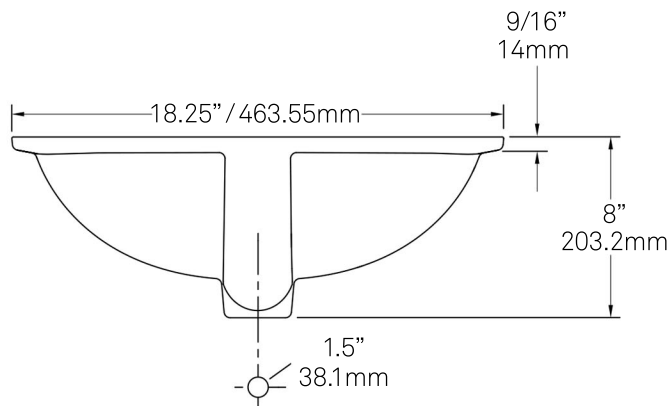

## NP-U193902 Rectangle Ceramic Undermount Sink With Overflow

Requested By:

---

Specific Features:

---

### STANDARD SPECIFICATIONS:

- Rectangle glossy white ceramic undermount sink
- Easy to clean scratch resistant surface
- Non-porous material
- Designed for undermount installation
- Standard U.S. plumbing overflow connections
- Inner dimensions: 16.25 x 11.5 x 6.5-inches tall
- Has overflow
- MUST use overflow drain